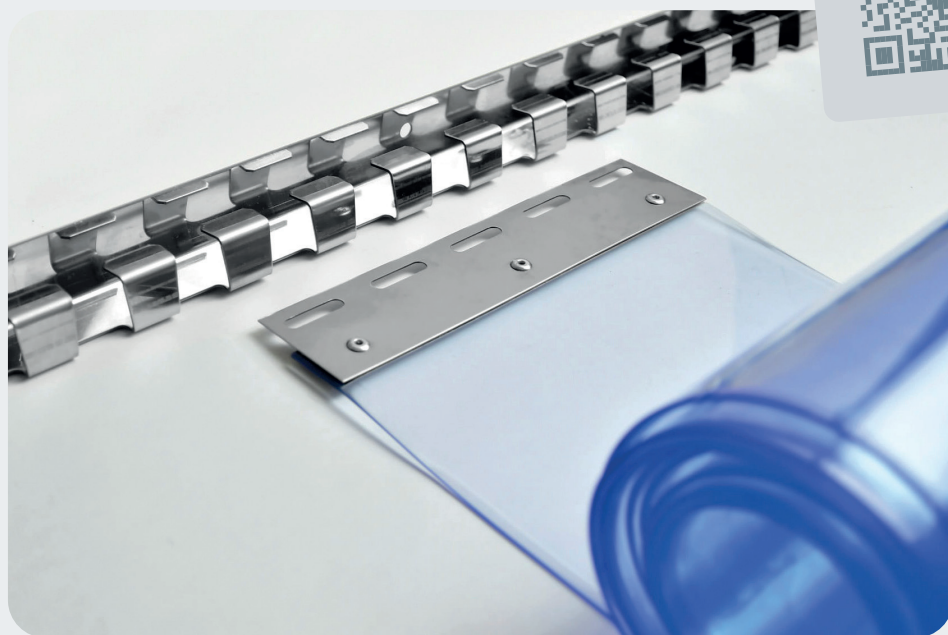

CRISTAL PORT

Transparent laminated PVC film. 2 mm thick transparent film with excellent durability and stability in aggressive environments. Suitable for cooling systems, curtain strips and draught doors.

1250gr

Trans.
PVC

20cm
50m

2mm

- ✓ High quality for draught excluders
- ✓ Extra strong
- ✓ Hanging system accessories also available
- ✓ Excellent durability

*Don't forget to add
VuPlex
to your order!*

20/50 roll